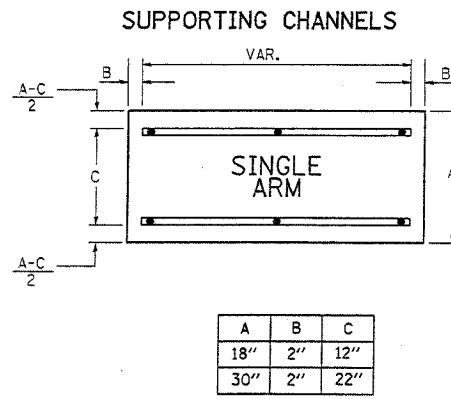

\_\_\_ Sq. M. each  
\_\_\_ Sq. Ft. each  
\_\_\_ Required  
Design Series \_\_\_

GENERAL NOTES

- WHERE MAST ARM MOUNTED STREET NAME SIGNS ARE SPECIFIED, THE MAST ARM ASSEMBLY AND POLES SHALL BE DESIGNED TO SUPPORT THE LOADINGS CALLED FOR ON STANDARDS 834001, 834006 AND 834011, AS APPLICABLE, PLUS TWO (2) SIGN PANELS 2'-6" x 6'-0" MOUNTED AS SHOWN. THE DESIGN SHALL BE IN ACCORDANCE WITH THE REQUIREMENTS OF THE CURRENT "STANDARD SPECIFICATIONS FOR STRUCTURAL SUPPORTS FOR HIGHWAY SIGNS, LUMINAIRES, AND TRAFFIC SIGNALS" AS PUBLISHED BY THE AMERICAN ASSOCIATION OF STATE HIGHWAY AND TRANSPORTATION OFFICIALS FOR 80 M.P.H. WIND VELOCITY.
  - ALL SIGNS SHALL HAVE A WHITE REFLECTORIZED LEGEND AND BORDER ON A GREEN REFLECTORIZED BACKGROUND, TYPE A SHEETING.
  - THE SIGN LENGTH SHOULD BE INCREASED IN 6-INCH INCREMENTS, BUT THE OVERALL LENGTH SHOULD NOT EXCEED 6'-0".
  - ALL BORDERS SHALL BE 3/4" WIDE AND CORNER RADIUS SHALL BE 2-1/4".
  - SIGNFIX ALUMINUM CHANNEL FRAMING SYSTEM SHALL BE USED FOR ALL SIGNS ATTACHED TO SIGNAL POLES AND POSTS. LOCAL SUPPLIERS OF THE SIGNFIX ALUMINUM CHANNEL FRAMING SYSTEM ARE:
    - \* A.K.T. CORPORATION, SCHALMBURG, IL
    - \* TUCKER COMPANY, INC., WAUWATOSA, WI
    - \* AMERICAN FABRICATION CO., CHICAGO HEIGHTS, IL
    - \* WESTERN TRAFFIC CONTROL INC., CICERO, IL
- PARTS LISTING:**  
SIGN CHANNEL: PART #HPN053 (MED. CHANNEL)  
SIGN SCREWS: 1/4" x 14 x 1" H.W.H. #3  
BRACKETS: SELF TAPPING WITH NEOPRENE WASHER  
PART #HPN034 (UNIVERSAL)  
CHANNEL CLAMPS WITH STAINLESS STEEL STRAPPING  
OTHER BRANDS OF MOUNTING HARDWARE ARE ACCEPTABLE, BASED UPON THE DEPARTMENT'S APPROVAL AND COMPATIBILITY WITH THE CHANNEL/BACKET OF THE ABOVE PRODUCT.

**SIGNFIX ALUMINUM CHANNEL FRAMING SYSTEM**  
Shall be used. See Note #5.

SUPPORTING CHANNELS

A	B	C
18"	2"	14"

A	B	C
18"	2"	12"
30"	2"	22"

Upper Case To Lower Case  
Spacing Chart 8-6 Inch Series "C & D"

EXAMPLE, 2<sup>3</sup> DENOTES 3/8