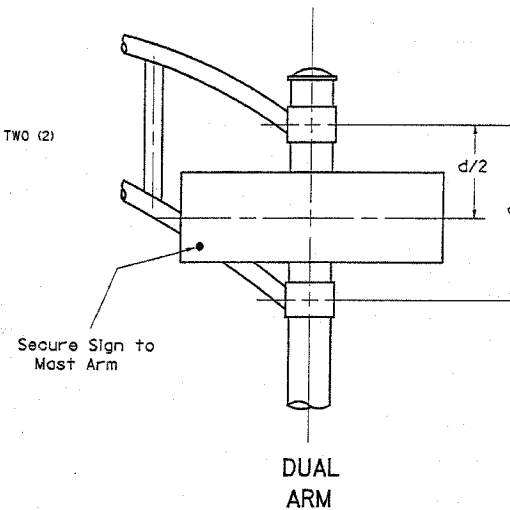

\_\_\_ Sq. M. each  
\_\_\_ Sq. Ft. each  
\_\_\_ Required  
Design Series \_\_\_

GENERAL NOTES

- WHERE MAST ARM MOUNTED STREET NAME SIGNS ARE SPECIFIED, THE MAST ARM ASSEMBLY AND POLES SHALL BE DESIGNED TO SUPPORT THE LOADINGS CALLED FOR ON STANDARDS 834001, 834006 AND 834011, AS APPLICABLE, PLUS TWO (2) SIGN PANELS 2'-6" x 6'-0" MOUNTED AS SHOWN. THE DESIGN SHALL BE IN ACCORDANCE WITH THE REQUIREMENTS OF THE CURRENT "STANDARD SPECIFICATIONS FOR STRUCTURAL SUPPORTS FOR HIGHWAY SIGNS, LUMINAIRES, AND TRAFFIC SIGNALS" AS PUBLISHED BY THE AMERICAN ASSOCIATION OF STATE HIGHWAY AND TRANSPORTATION OFFICIALS FOR 80 M.P.H. WIND VELOCITY.
  - ALL SIGNS SHALL HAVE A WHITE REFLECTORIZED LEGEND AND BORDER ON A GREEN REFLECTORIZED BACKGROUND, TYPE A SHEETING.
  - THE SIGN LENGTH SHOULD BE INCREASED IN 6-INCH INCREMENTS, BUT THE OVERALL LENGTH SHOULD NOT EXCEED 6'-0".
  - ALL BORDERS SHALL BE 3/4" WIDE AND CORNER RADIUS SHALL BE 2-1/4".
  - SIGNFIX ALUMINUM CHANNEL FRAMING SYSTEM SHALL BE USED FOR ALL SIGNS ATTACHED TO SIGNAL POLES AND POSTS. LOCAL SUPPLIERS OF THE SIGNFIX ALUMINUM CHANNEL FRAMING SYSTEM ARE:
    - \* A.K.T. CORPORATION, SCHALMBURG, IL
    - \* TUCKER COMPANY, INC., WAUWATOSA, WI
    - \* AMERICAN FABRICATION CO., CHICAGO HEIGHTS, IL
    - \* WESTERN TRAFFIC CONTROL INC., CICERO, IL
- PARTS LISTING:**  
SIGN CHANNEL: PART #HPN053 (MED. CHANNEL)  
SIGN SCREWS: 1/4" x 14 x 1" H.W.H. #3  
BRACKETS: SELF TAPPING WITH NEOPRENE WASHER  
PART #HPN034 (UNIVERSAL)  
CHANNEL CLAMPS WITH STAINLESS STEEL STRAPPING  
OTHER BRANDS OF MOUNTING HARDWARE ARE ACCEPTABLE, BASED UPON THE DEPARTMENT'S APPROVAL AND COMPATIBILITY WITH THE CHANNEL/BACKET OF THE ABOVE PRODUCT.