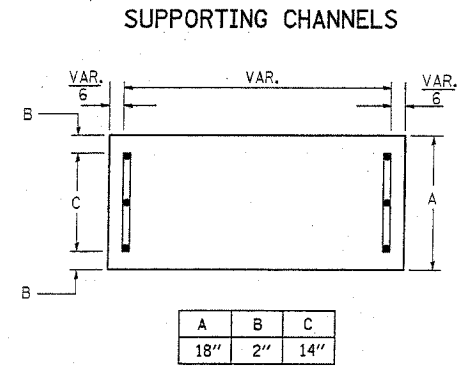

\_\_\_ Sq. M. each  
\_\_\_ Sq. Ft. each  
\_\_\_ Required  
Design Series \_\_\_

GENERAL NOTES

- WHERE MAST ARM MOUNTED STREET NAME SIGNS ARE SPECIFIED, THE MAST ARM ASSEMBLY AND POLES SHALL BE DESIGNED TO SUPPORT THE LOADINGS CALLED FOR ON STANDARDS 834001, 834006 AND 834011, AS APPLICABLE, PLUS TWO (2) SIGN PANELS 2'-6" x 6'-0" MOUNTED AS SHOWN. THE DESIGN SHALL BE IN ACCORDANCE WITH THE REQUIREMENTS OF THE CURRENT "STANDARD SPECIFICATIONS FOR STRUCTURAL SUPPORTS FOR HIGHWAY SIGNS, LUMINAIRES, AND TRAFFIC SIGNALS" AS PUBLISHED BY THE AMERICAN ASSOCIATION OF STATE HIGHWAY AND TRANSPORTATION OFFICIALS FOR 80 M.P.H. WIND VELOCITY.
  - ALL SIGNS SHALL HAVE A WHITE REFLECTORIZED LEGEND AND BORDER ON A GREEN REFLECTORIZED BACKGROUND, TYPE A SHEETING.
  - THE SIGN LENGTH SHOULD BE INCREASED IN 6-INCH INCREMENTS, BUT THE OVERALL LENGTH SHOULD NOT EXCEED 6'-0".
  - ALL BORDERS SHALL BE 3/4" WIDE AND CORNER RADIUS SHALL BE 2-1/4".
  - SIGNFIX ALUMINUM CHANNEL FRAMING SYSTEM SHALL BE USED FOR ALL SIGNS ATTACHED TO SIGNAL POLES AND POSTS. LOCAL SUPPLIERS OF THE SIGNFIX ALUMINUM CHANNEL FRAMING SYSTEM ARE:
    - \* A.K.T. CORPORATION, SCHALMBURG, IL
    - \* TUCKER COMPANY, INC., WAUWATOSA, WI
    - \* AMERICAN FABRICATION CO., CHICAGO HEIGHTS, IL
    - \* WESTERN TRAFFIC CONTROL INC., CICERO, IL
- PARTS LISTING:**  
SIGN CHANNEL: PART #HPN053 (MED. CHANNEL)  
SIGN SCREWS: 1/4" x 14 x 1" H.W.H. #3  
BRACKETS: SELF TAPPING WITH NEOPRENE WASHER  
PART #HPN034 (UNIVERSAL)  
CHANNEL CLAMPS WITH STAINLESS STEEL STRAPPING  
OTHER BRANDS OF MOUNTING HARDWARE ARE ACCEPTABLE, BASED UPON THE DEPARTMENT'S APPROVAL AND COMPATIBILITY WITH THE CHANNEL/BACKET OF THE ABOVE PRODUCT.

**SIGNFIX ALUMINUM CHANNEL FRAMING SYSTEM**  
Shall be used. See Note #5.

SUPPORTING CHANNELS

A	B	C
18"	2"	14"

A	B	C
18"	2"	12"
30"	2"	22"

Upper Case To Lower Case  
Spacing Chart 8-6 Inch Series "C & D"

EXAMPLE, 2<sup>3</sup> DENOTES 3/8