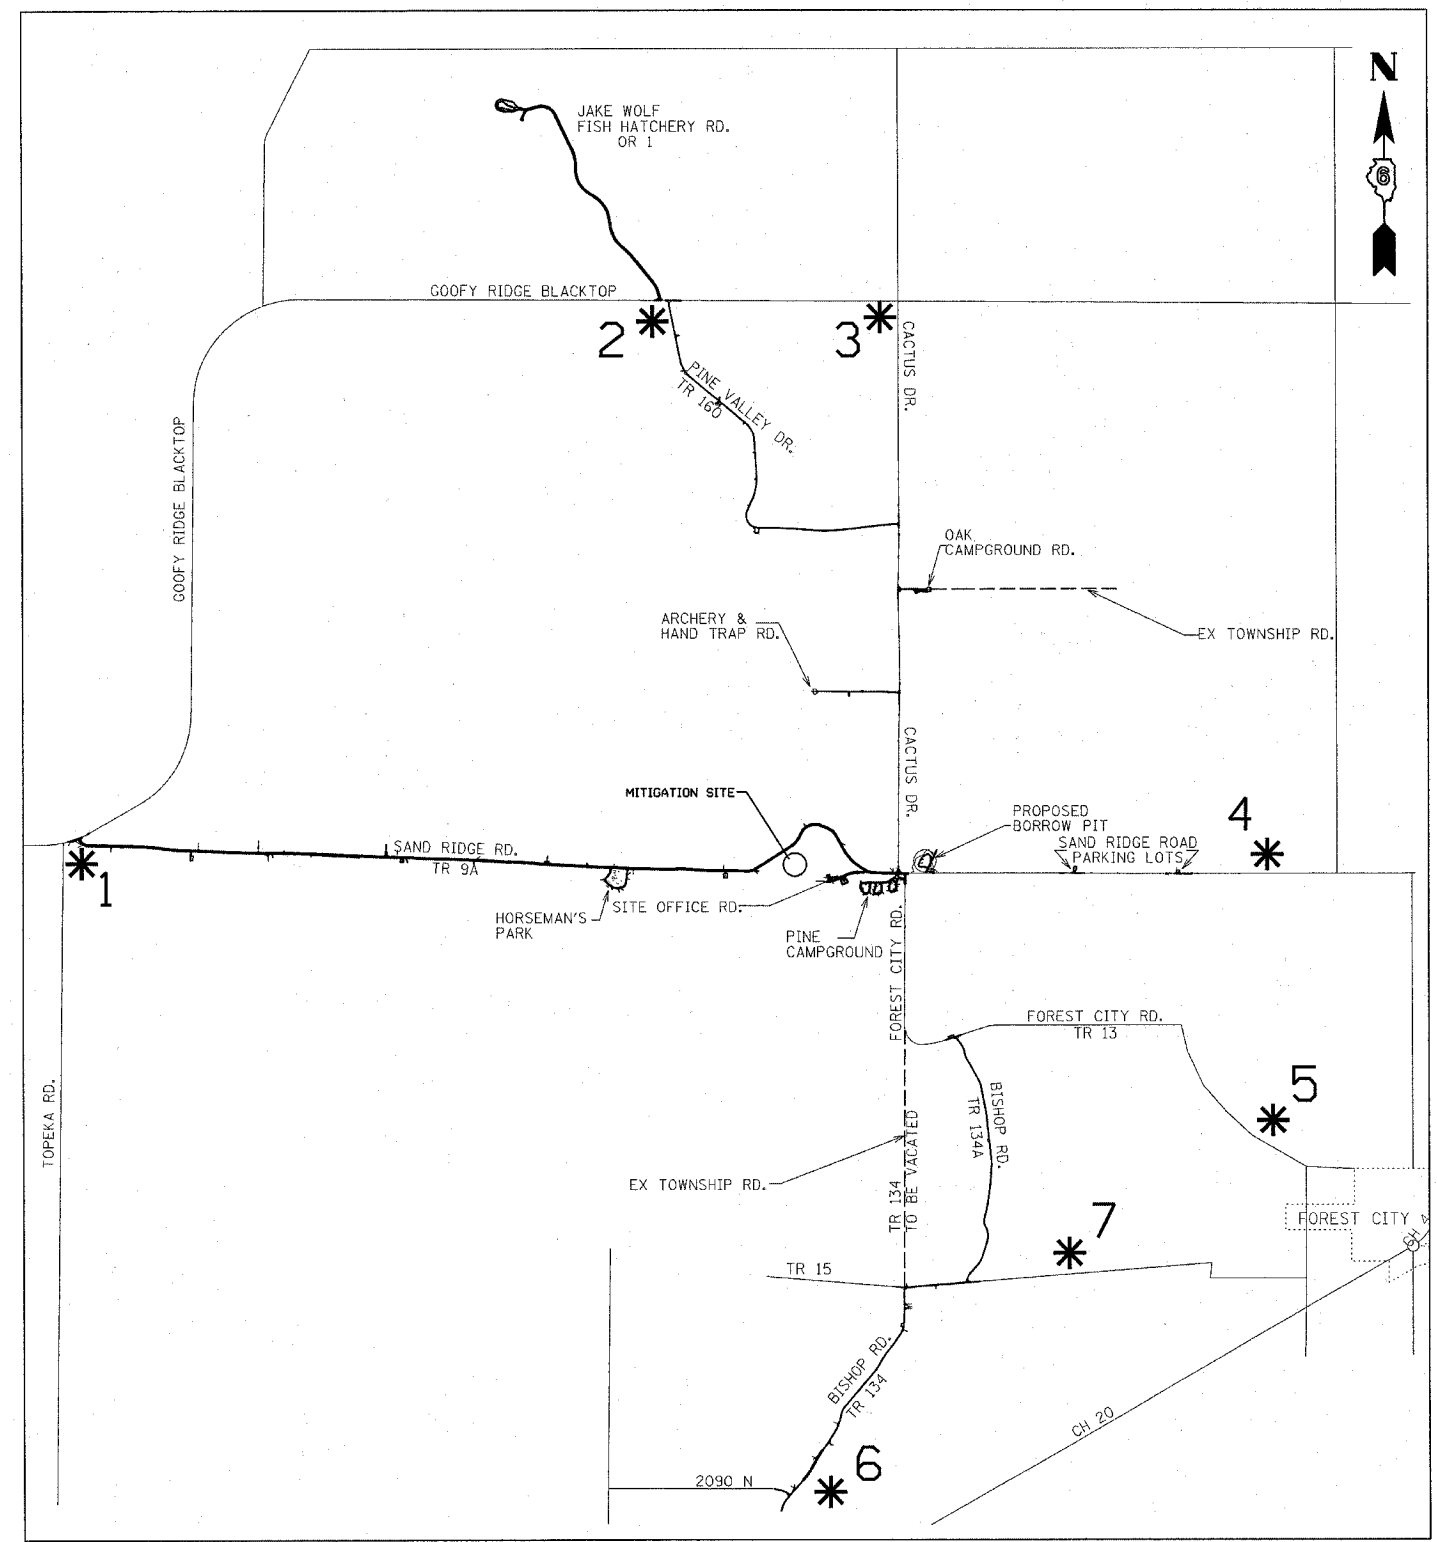

LETTER SIZES & SPACING

4.5"	B R A K E F O R														
SERIES C	2.46	0.95	2.46	0.75	2.81	0.75	2.46	0.75	2.25	2.46	2.25	0.75	2.60	0.95	2.46
	INCHES														

4.5"	W I L D L I F E														
SERIES C	3.38	0.75	0.63	0.75	2.25	0.95	2.46	0.75	2.25	0.95	0.63	0.75	2.25	0.95	2.25
	INCHES														

* "BRAKE FOR WILDLIFE" SIGN LOCATIONS

NOTE: LOCATIONS OF SIGNS SHOWN SHALL CORRESPOND TO ENTRANCES OF SAND RIDGE STATE FOREST.

REVISIONS	
NAME	DATE

ILLINOIS DEPARTMENT OF TRANSPORTATION

"BRAKE FOR WILDLIFE" SIGN LOCATIONS

SAND RIDGE STATE FOREST

SCALE: VERT. _____

HORIZ. _____

DATE _____

DRAWN BY _____

CHECKED BY _____