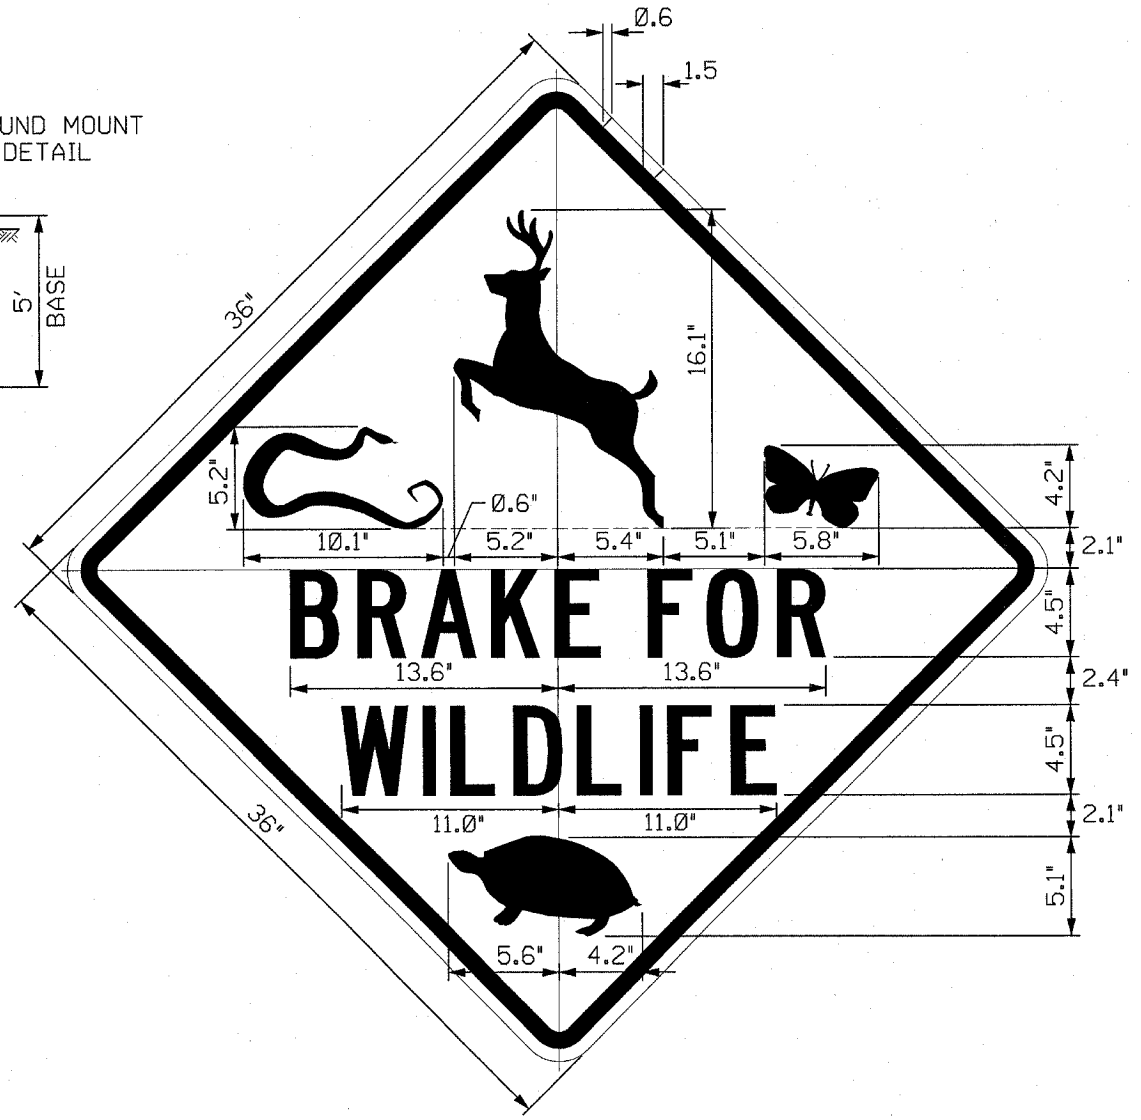

LETTER SIZES & SPACING

4.5"	B R A K E F O R														
SERIES C	2.46	0.95	2.46	0.75	2.81	0.75	2.46	0.75	2.25	2.46	2.25	0.75	2.60	0.95	2.46
	INCHES														

4.5"	W I L D L I F E														
SERIES C	3.38	0.75	0.63	0.75	2.25	0.95	2.46	0.75	2.25	0.95	0.63	0.75	2.25	0.95	2.25
	INCHES														

* "BRAKE FOR WILDLIFE" SIGN LOCATIONS

NOTE: LOCATIONS OF SIGNS SHOWN SHALL CORRESPOND TO ENTRANCES OF SAND RIDGE STATE FOREST.

REVISIONS	
NAME	DATE

ILLINOIS DEPARTMENT OF TRANSPORTATION

"BRAKE FOR WILDLIFE" SIGN LOCATIONS

SAND RIDGE STATE FOREST

SCALE: VERT. _____

HORIZ. _____

DATE _____

DRAWN BY _____

CHECKED BY _____