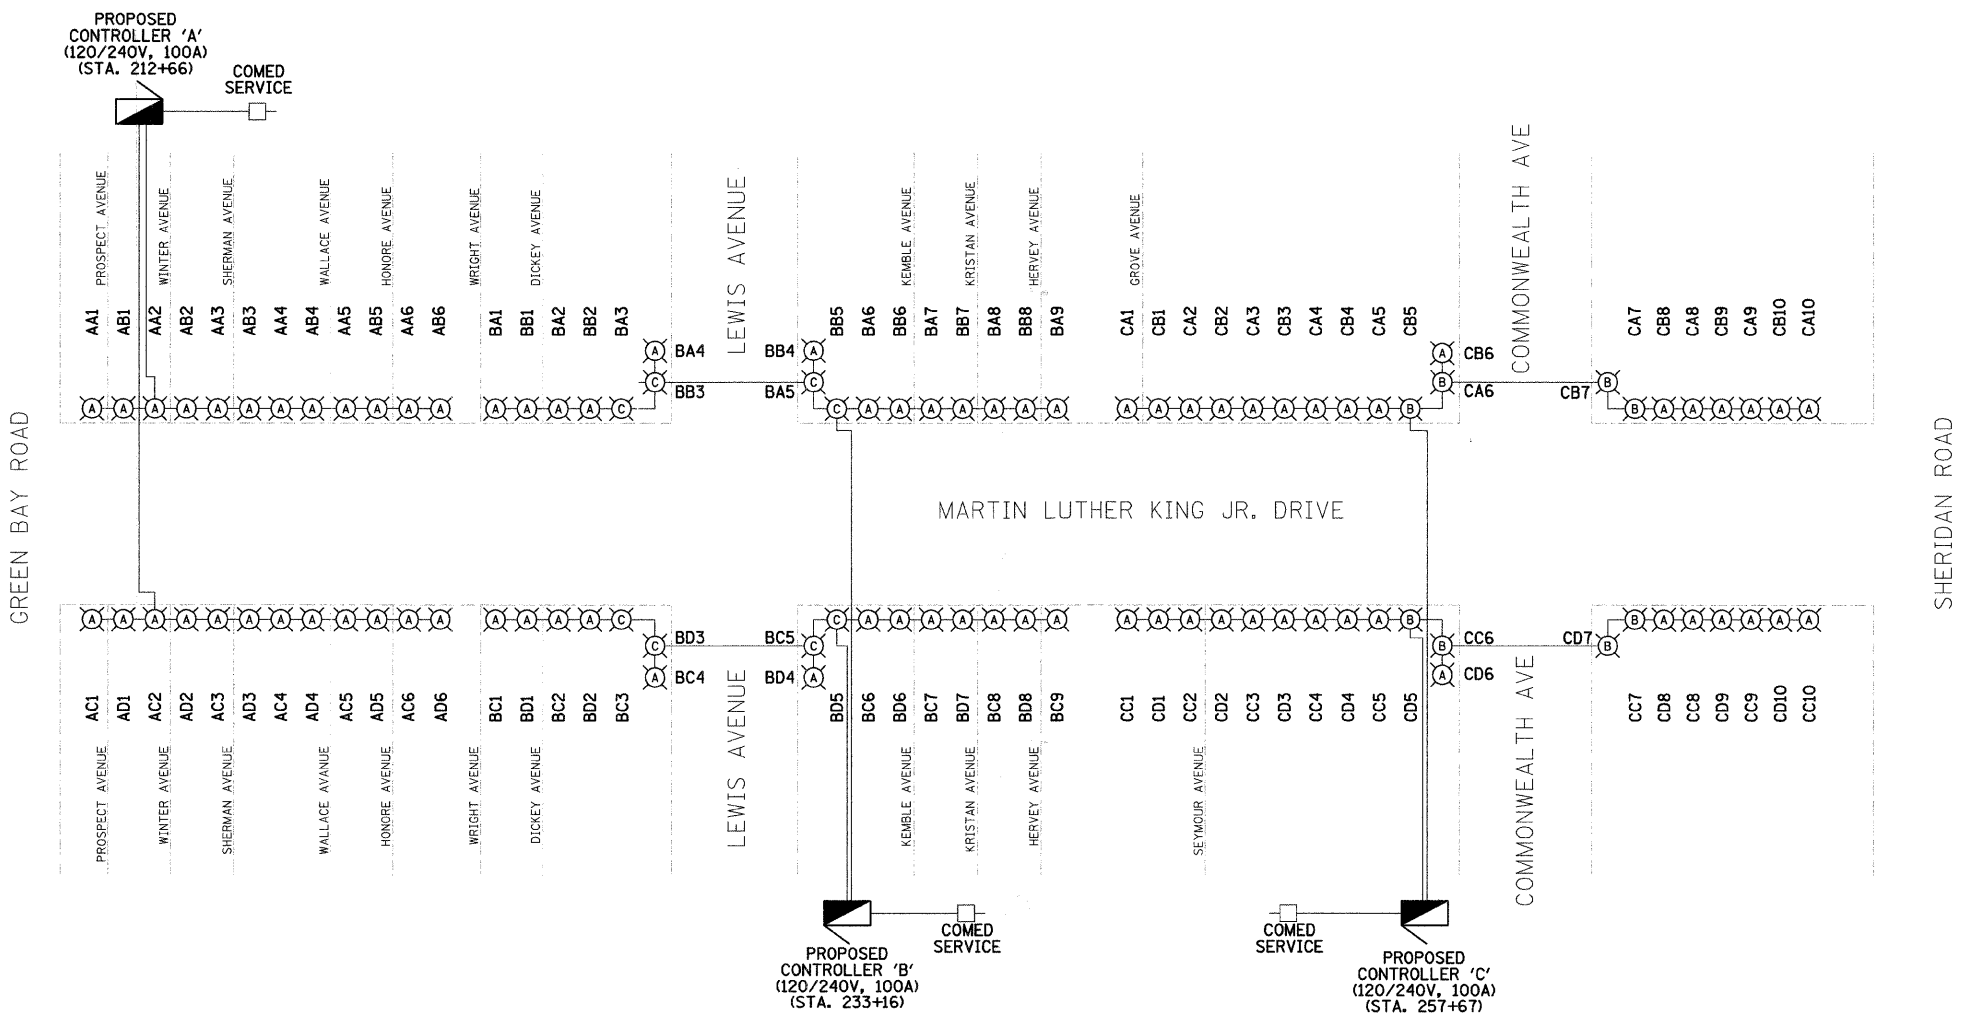

Ckt. #	Description	Phase A (Red) (watts)	Phase B (Black) (watts)
A	0-FESTOON, 6-70W, 6-310W, 0-400W	1368	1368
B	0-FESTOON, 6-70W, 6-310W, 0-400W	1368	1368
C	0-FESTOON, 6-70W, 6-310W, 0-400W	1368	1368
D	0-FESTOON, 6-70W, 6-310W, 0-400W	1368	1368
E	6-FESTOON, 0-70W, 0-310W, 0-400W	1080	
F	6-FESTOON, 0-70W, 0-310W, 0-400W		1080
G	6-FESTOON, 0-70W, 0-310W, 0-400W	1080	
H	6-FESTOON, 0-70W, 0-310W, 0-400W		1080
Totals		7632	7632

Ckt. #	Description	Phase A (Red) (watts)	Phase B (Black) (watts)
A	0-FESTOON, 7-70W, 9-310W, 0-400W	1956	1956
B	0-FESTOON, 6-70W, 8-310W, 0-400W	1728	1728
C	0-FESTOON, 7-70W, 9-310W, 0-400W	1956	1956
D	0-FESTOON, 6-70W, 8-310W, 0-400W	1728	1728
E	9-FESTOON, 0-70W, 0-310W, 0-400W	1620	
F	8-FESTOON, 0-70W, 0-310W, 0-400W		1440
G	9-FESTOON, 0-70W, 0-310W, 0-400W	1620	
H	8-FESTOON, 0-70W, 0-310W, 0-400W		1440
Totals		10608	10248

Ckt. #	Description	Phase A (Red) (watts)	Phase B (Black) (watts)
A	0-FESTOON, 8-70W, 8-310W, 2-400W	2304	2304
B	0-FESTOON, 8-70W, 8-310W, 2-400W	2304	2304
C	0-FESTOON, 8-70W, 8-310W, 2-400W	2304	2304
D	0-FESTOON, 8-70W, 8-310W, 2-400W	2304	2304
E	10-FESTOON, 0-70W, 0-310W, 0-400W	1800	
F	10-FESTOON, 0-70W, 0-310W, 0-400W		1800
G	10-FESTOON, 0-70W, 0-310W, 0-400W	1800	
H	10-FESTOON, 0-70W, 0-310W, 0-400W		1800
Totals		12816	12816

DATE: 7/1/2008
TIME: 12:38:17 PM
FILENAME: N:\PROJ\05161\Design\Lighting\5161-OneLineDiagram1.dgn