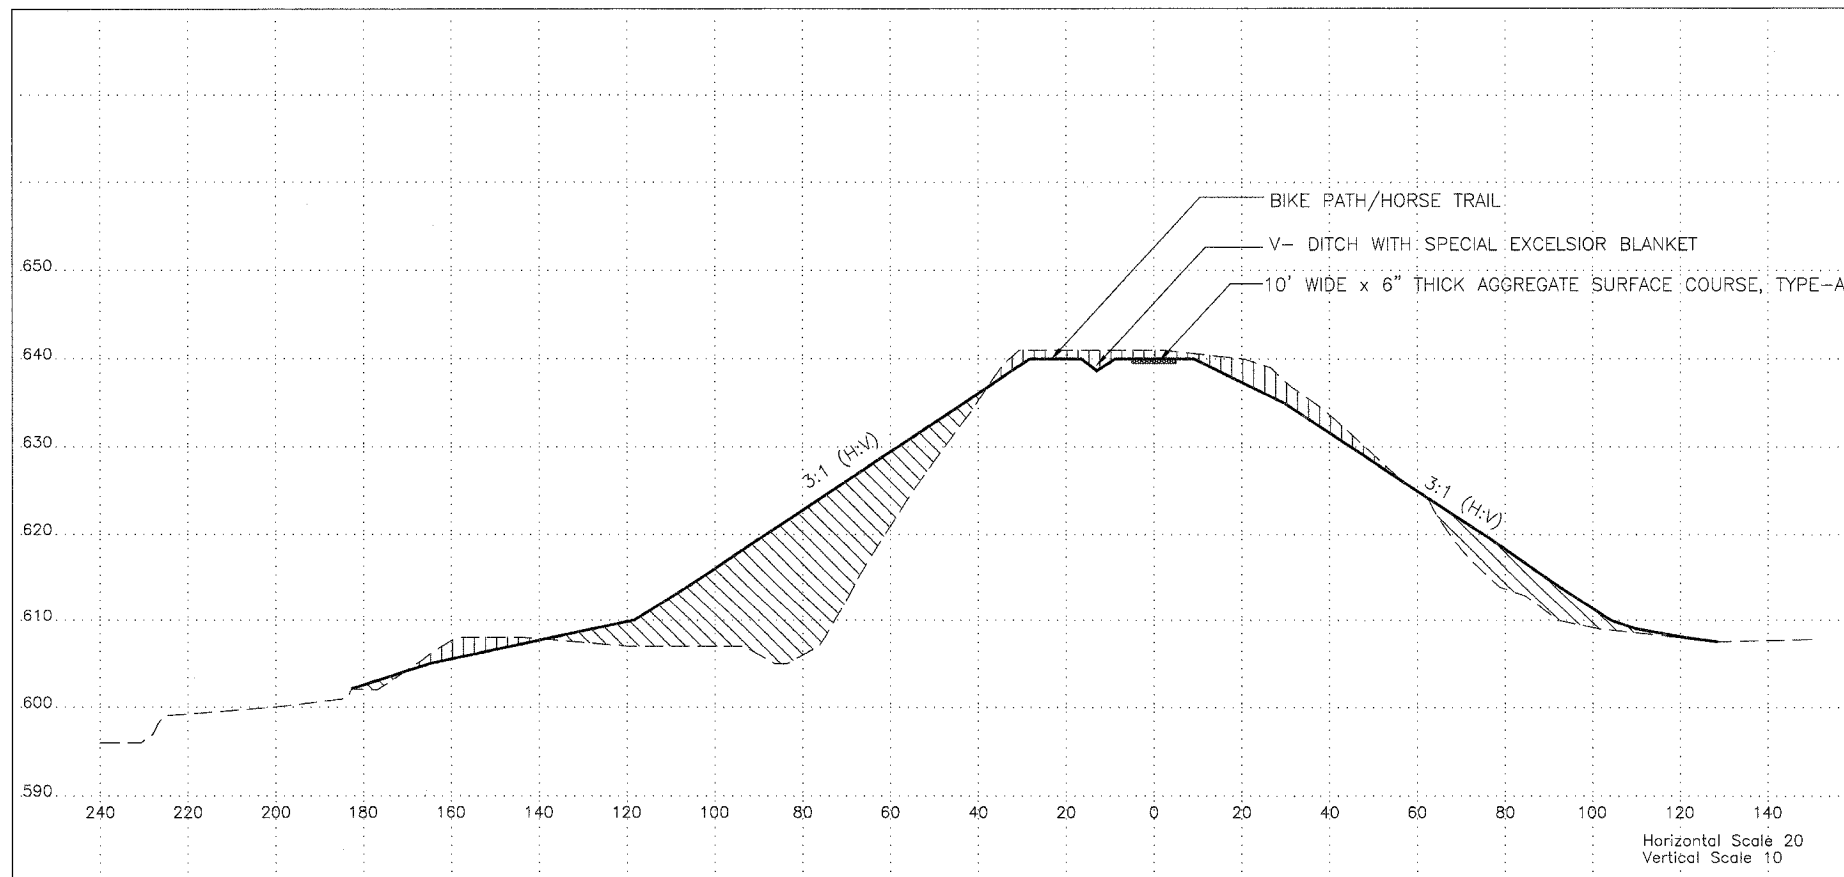

**TYPICAL SECTION BROOKVILLE AREA STRIP MINE**

**CONTROL POINT DATA - BROOKVILLE**

**TYPICAL SECTION KICKAPOO STATE PARK**

**CONTROL POINT DATA - KICKAPOO STATE PARK**