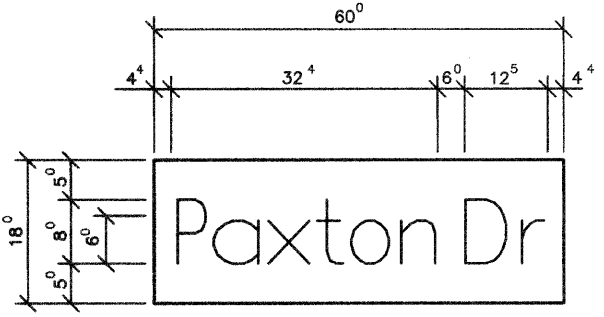

1.67 Sq. M. each  
 18.0 Sq. Ft. each  
 2 Required  
 Design Series D

0.70 Sq. M. each  
 7.5 Sq. Ft. each  
 2 Required  
 Design Series D

NOTE: SIGN DIMENSIONS ARE IN ENGLISH UNITS

GENERAL NOTES

- WHERE MAST ARM MOUNTED STREET NAME SIGNS ARE SPECIFIED, THE MAST ARM ASSEMBLY AND POLES SHALL BE DESIGNED TO SUPPORT THE LOADINGS CALLED FOR ON STANDARDS 877001, 877002, 877006, 877011 AND 877012, AS APPLICABLE, PLUS TWO (2) SIGN PANELS 2'-6" x 8'-0" MOUNTED AS SHOWN. THE DESIGN SHALL BE IN ACCORDANCE WITH THE REQUIREMENTS OF THE CURRENT "STANDARD SPECIFICATIONS FOR STRUCTURAL SUPPORTS FOR HIGHWAY SIGNS, LUMINAIRES, AND TRAFFIC SIGNALS" AS PUBLISHED BY THE AMERICAN ASSOCIATION OF STATE HIGHWAY AND TRANSPORTATION OFFICIALS FOR 80 M.P.H. WIND VELOCITY.
- ALL SIGNS SHALL HAVE A WHITE REFLECTORIZED LEGEND AND BORDER ON A GREEN REFLECTORIZED BACKGROUND, TYPE A SHEETING.
- THE SIGN LENGTH SHOULD BE INCREASED IN 6-INCH INCREMENTS, BUT THE OVERALL LENGTH SHOULD NOT EXCEED 8'-0".
- ALL BORDERS SHALL BE 3/4" WIDE AND CORNER RADIUS SHALL BE 2-1/4".
- SIGNFIX ALUMINUM CHANNEL FRAMING SYSTEM SHALL BE USED FOR ALL SIGNS ATTACHED TO SIGNAL POLES AND POSTS. LOCAL SUPPLIERS OF THE SIGNFIX ALUMINUM CHANNEL FRAMING SYSTEM ARE:

\* J.O. HERBERT CO. MIDLOTHIAN, VA. \* WESTERN REMAC INC. WOODRIDGE, IL.

PARTS LISTING:  
 SIGN CHANNEL PART \*HPN053 (MED. CHANNEL)  
 SIGN SCREWS 1/4" x 14 x 1" H.W.H. #3  
 SELF TAPPING WITH NEOPRENE WASHER  
 BRACKETS PART \*HPN034 (UNIVERSAL)  
 CHANNEL CLAMPS WITH STAINLESS STEEL STRAPPING