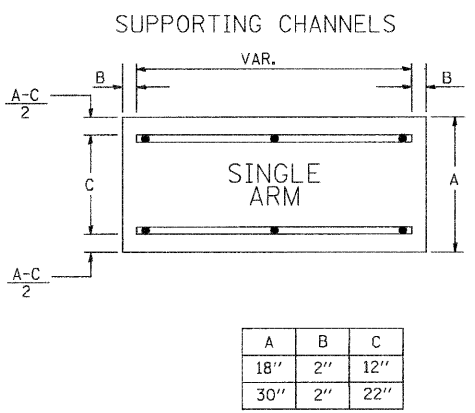

1.67 Sq. M. each  
 18.0 Sq. Ft. each  
 2 Required  
 Design Series D

0.70 Sq. M. each  
 7.5 Sq. Ft. each  
 2 Required  
 Design Series D

NOTE: SIGN DIMENSIONS ARE IN ENGLISH UNITS

GENERAL NOTES

- WHERE MAST ARM MOUNTED STREET NAME SIGNS ARE SPECIFIED, THE MAST ARM ASSEMBLY AND POLES SHALL BE DESIGNED TO SUPPORT THE LOADINGS CALLED FOR ON STANDARDS 877001, 877002, 877006, 877011 AND 877012, AS APPLICABLE, PLUS TWO (2) SIGN PANELS 2'-6" x 8'-0" MOUNTED AS SHOWN. THE DESIGN SHALL BE IN ACCORDANCE WITH THE REQUIREMENTS OF THE CURRENT "STANDARD SPECIFICATIONS FOR STRUCTURAL SUPPORTS FOR HIGHWAY SIGNS, LUMINAIRES, AND TRAFFIC SIGNALS" AS PUBLISHED BY THE AMERICAN ASSOCIATION OF STATE HIGHWAY AND TRANSPORTATION OFFICIALS FOR 80 M.P.H. WIND VELOCITY.
- ALL SIGNS SHALL HAVE A WHITE REFLECTORIZED LEGEND AND BORDER ON A GREEN REFLECTORIZED BACKGROUND, TYPE A SHEETING.
- THE SIGN LENGTH SHOULD BE INCREASED IN 6-INCH INCREMENTS, BUT THE OVERALL LENGTH SHOULD NOT EXCEED 8'-0".
- ALL BORDERS SHALL BE 3/4" WIDE AND CORNER RADIUS SHALL BE 2-1/4".
- SIGNFIX ALUMINUM CHANNEL FRAMING SYSTEM SHALL BE USED FOR ALL SIGNS ATTACHED TO SIGNAL POLES AND POSTS. LOCAL SUPPLIERS OF THE SIGNFIX ALUMINUM CHANNEL FRAMING SYSTEM ARE:

\* J.O. HERBERT CO. MIDLOTHIAN, VA. \* WESTERN REMAC INC. WOODRIDGE, IL.

PARTS LISTING:  
 SIGN CHANNEL PART \*HPN053 (MED. CHANNEL)  
 SIGN SCREWS 1/4" x 14 x 1" H.W.H. #3  
 SELF TAPPING WITH NEOPRENE WASHER  
 BRACKETS PART \*HPN034 (UNIVERSAL)  
 CHANNEL CLAMPS WITH STAINLESS STEEL STRAPPING