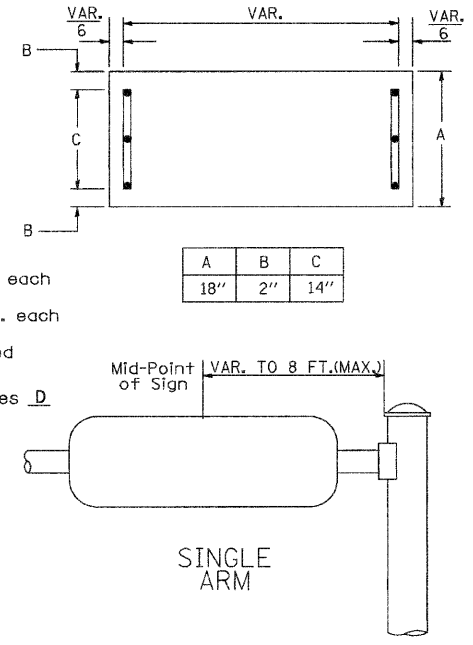

1.67 Sq. M. each  
 18.0 Sq. Ft. each  
 2 Required  
 Design Series D

0.70 Sq. M. each  
 7.5 Sq. Ft. each  
 2 Required  
 Design Series D

NOTE: SIGN DIMENSIONS ARE IN ENGLISH UNITS

GENERAL NOTES

- WHERE MAST ARM MOUNTED STREET NAME SIGNS ARE SPECIFIED, THE MAST ARM ASSEMBLY AND POLES SHALL BE DESIGNED TO SUPPORT THE LOADINGS CALLED FOR ON STANDARDS 877001, 877002, 877006, 877011 AND 877012, AS APPLICABLE, PLUS TWO (2) SIGN PANELS 2'-6" x 8'-0" MOUNTED AS SHOWN. THE DESIGN SHALL BE IN ACCORDANCE WITH THE REQUIREMENTS OF THE CURRENT "STANDARD SPECIFICATIONS FOR STRUCTURAL SUPPORTS FOR HIGHWAY SIGNS, LUMINAIRES, AND TRAFFIC SIGNALS" AS PUBLISHED BY THE AMERICAN ASSOCIATION OF STATE HIGHWAY AND TRANSPORTATION OFFICIALS FOR 80 M.P.H. WIND VELOCITY.
- ALL SIGNS SHALL HAVE A WHITE REFLECTORIZED LEGEND AND BORDER ON A GREEN REFLECTORIZED BACKGROUND, TYPE A SHEETING.
- THE SIGN LENGTH SHOULD BE INCREASED IN 6-INCH INCREMENTS, BUT THE OVERALL LENGTH SHOULD NOT EXCEED 8'-0".
- ALL BORDERS SHALL BE 3/4" WIDE AND CORNER RADIUS SHALL BE 2-1/4".
- SIGNFIX ALUMINUM CHANNEL FRAMING SYSTEM SHALL BE USED FOR ALL SIGNS ATTACHED TO SIGNAL POLES AND POSTS. LOCAL SUPPLIERS OF THE SIGNFIX ALUMINUM CHANNEL FRAMING SYSTEM ARE:

\* J.O. HERBERT CO. MIDLOTHIAN, VA. \* WESTERN REMAC INC. WOODRIDGE, IL.

PARTS LISTING:  
 SIGN CHANNEL PART \*HPN053 (MED. CHANNEL)  
 SIGN SCREWS 1/4" x 14 x 1" H.W.H. #3  
 SELF TAPPING WITH NEOPRENE WASHER  
 BRACKETS PART \*HPN034 (UNIVERSAL)  
 CHANNEL CLAMPS WITH STAINLESS STEEL STRAPPING