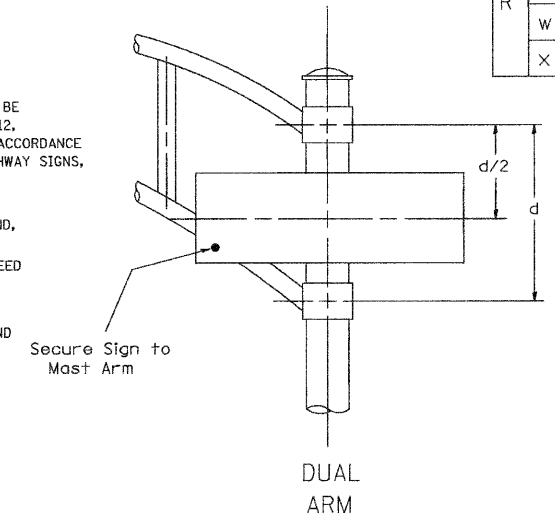

* J.O. HERBERT CO. MIDLOTHIAN, VA. * WESTERN REMAC INC. WOODRIDGE, IL.

PARTS LISTING:
SIGN CHANNEL PART *HPN053 (MED. CHANNEL)
SIGN SCREWS 1/4" x 14 x 1" H.W.H. #3
SELF TAPPING WITH NEOPRENE WASHER
BRACKETS PART *HPN034 (UNIVERSAL)
CHANNEL CLAMPS WITH STAINLESS STEEL STRAPPING

OTHER BRANDS OF MOUNTING HARDWARE ARE ACCEPTABLE, BASED UPON THE DEPARTMENT'S APPROVAL AND COMPATIBILITY WITH THE CHANNEL/BACKET OF THE ABOVE PRODUCT.