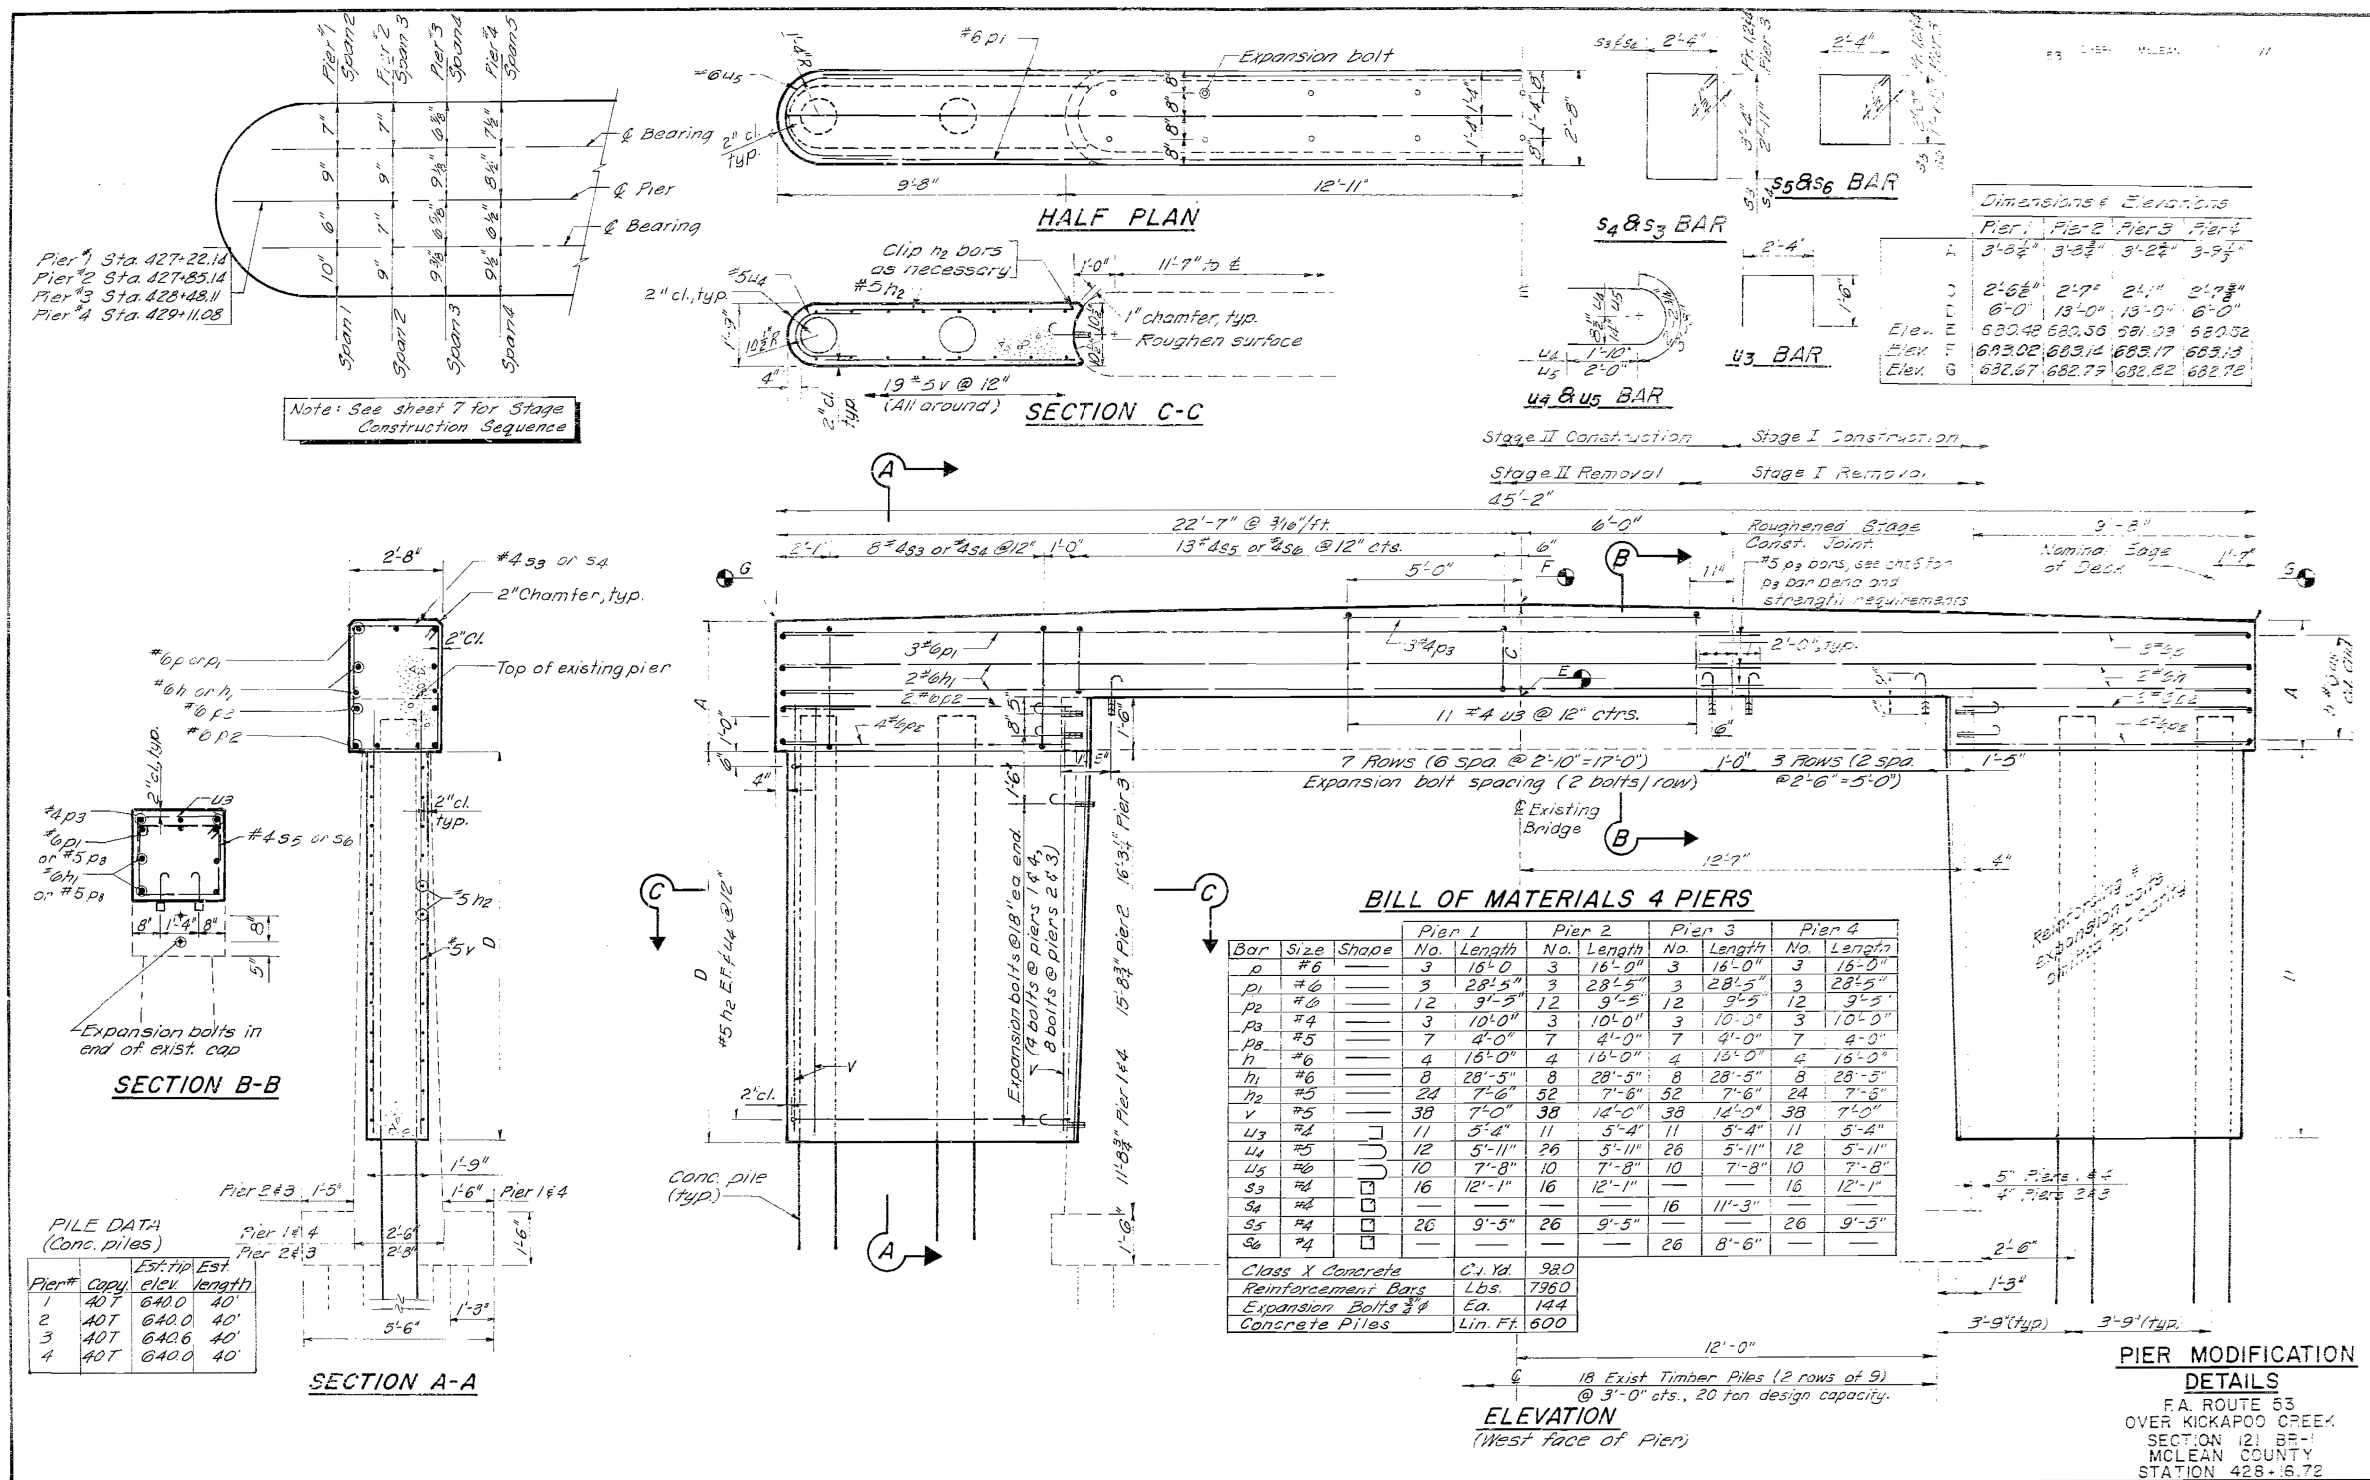

THIS DETAIL IS INCLUDED FOR INFORMATION ONLY

PIER MODIFICATION DETAILS
 FA. ROUTE 53
 OVER KICKAPOO CREEK
 SECTION 121 BE-1
 MCLEAN COUNTY
 STATION 428+16.72