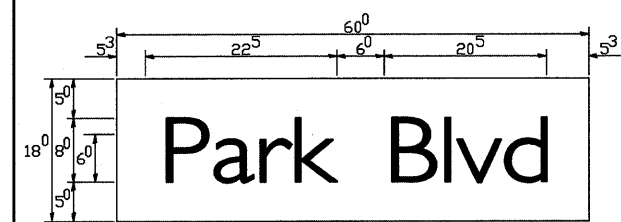

— Sq. M. each
 7.5 Sq. Ft. each
 2 Required
 Design Series D

— Sq. M. each
 7.5 Sq. Ft. each
 2 Required
 Design Series D

— Sq. M. each
 15.0 Sq. Ft. each
 4 Required
 Design Series C

— Sq. M. each
 12.5 Sq. Ft. each
 2 Required
 Design Series D

SUPPORTING CHANNELS

A	B	C
18"	2"	14"

SUPPORTING CHANNELS

A	B	C
18"	2"	12"
30"	2"	22"

SIGNFIX ALUMINUM CHANNEL FRAMING SYSTEM shall be used. See Note #5.

Upper Case To Lower Case Spacing Chart 8-6 Inch Series "C & D"