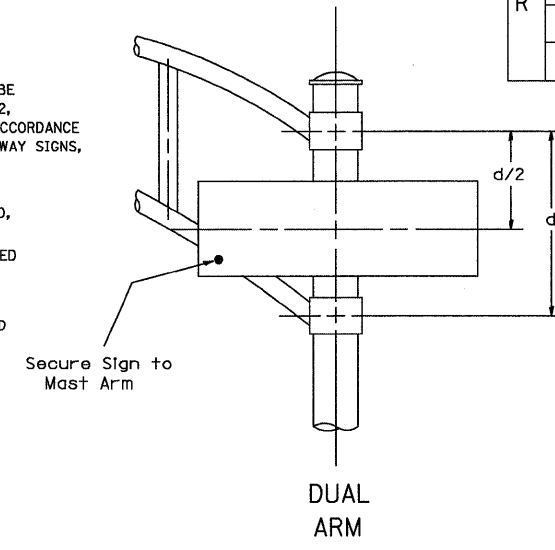

SUPPORTING CHANNELS

A	B	C
18"	2"	14"

SUPPORTING CHANNELS

A	B	C
18"	2"	12"
30"	2"	22"

SIGNFIX ALUMINUM CHANNEL FRAMING SYSTEM shall be used. See Note #5.

Upper Case To Lower Case Spacing Chart 8-6 Inch Series "C & D"