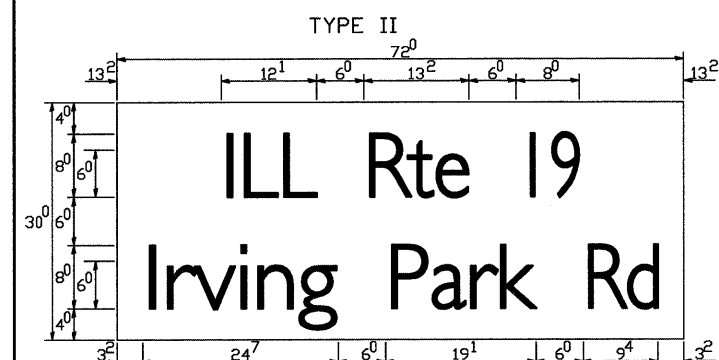

— Sq. M. each
 7.5 Sq. Ft. each
 2 Required
 Design Series D

— Sq. M. each
 7.5 Sq. Ft. each
 2 Required
 Design Series D

— Sq. M. each
 15.0 Sq. Ft. each
 4 Required
 Design Series C

— Sq. M. each
 12.5 Sq. Ft. each
 2 Required
 Design Series D

SUPPORTING CHANNELS

A	B	C
18"	2"	14"

SUPPORTING CHANNELS

A	B	C
18"	2"	12"
30"	2"	22"

SIGNFIX ALUMINUM CHANNEL FRAMING SYSTEM shall be used. See Note #5.

Upper Case To Lower Case Spacing Chart 8-6 Inch Series "C & D"