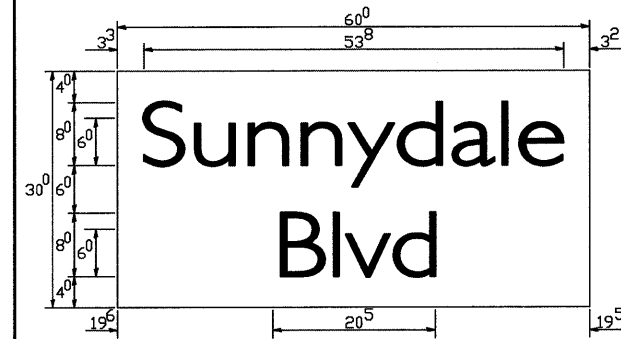

— Sq. M. each
 7.5 Sq. Ft. each
 2 Required
 Design Series D

— Sq. M. each
 7.5 Sq. Ft. each
 2 Required
 Design Series D

— Sq. M. each
 15.0 Sq. Ft. each
 4 Required
 Design Series C

— Sq. M. each
 12.5 Sq. Ft. each
 2 Required
 Design Series D

SUPPORTING CHANNELS

A	B	C
18"	2"	14"

SUPPORTING CHANNELS

A	B	C
18"	2"	12"
30"	2"	22"

SIGNFIX ALUMINUM CHANNEL FRAMING SYSTEM shall be used. See Note #5.

Upper Case To Lower Case Spacing Chart 8-6 Inch Series "C & D"