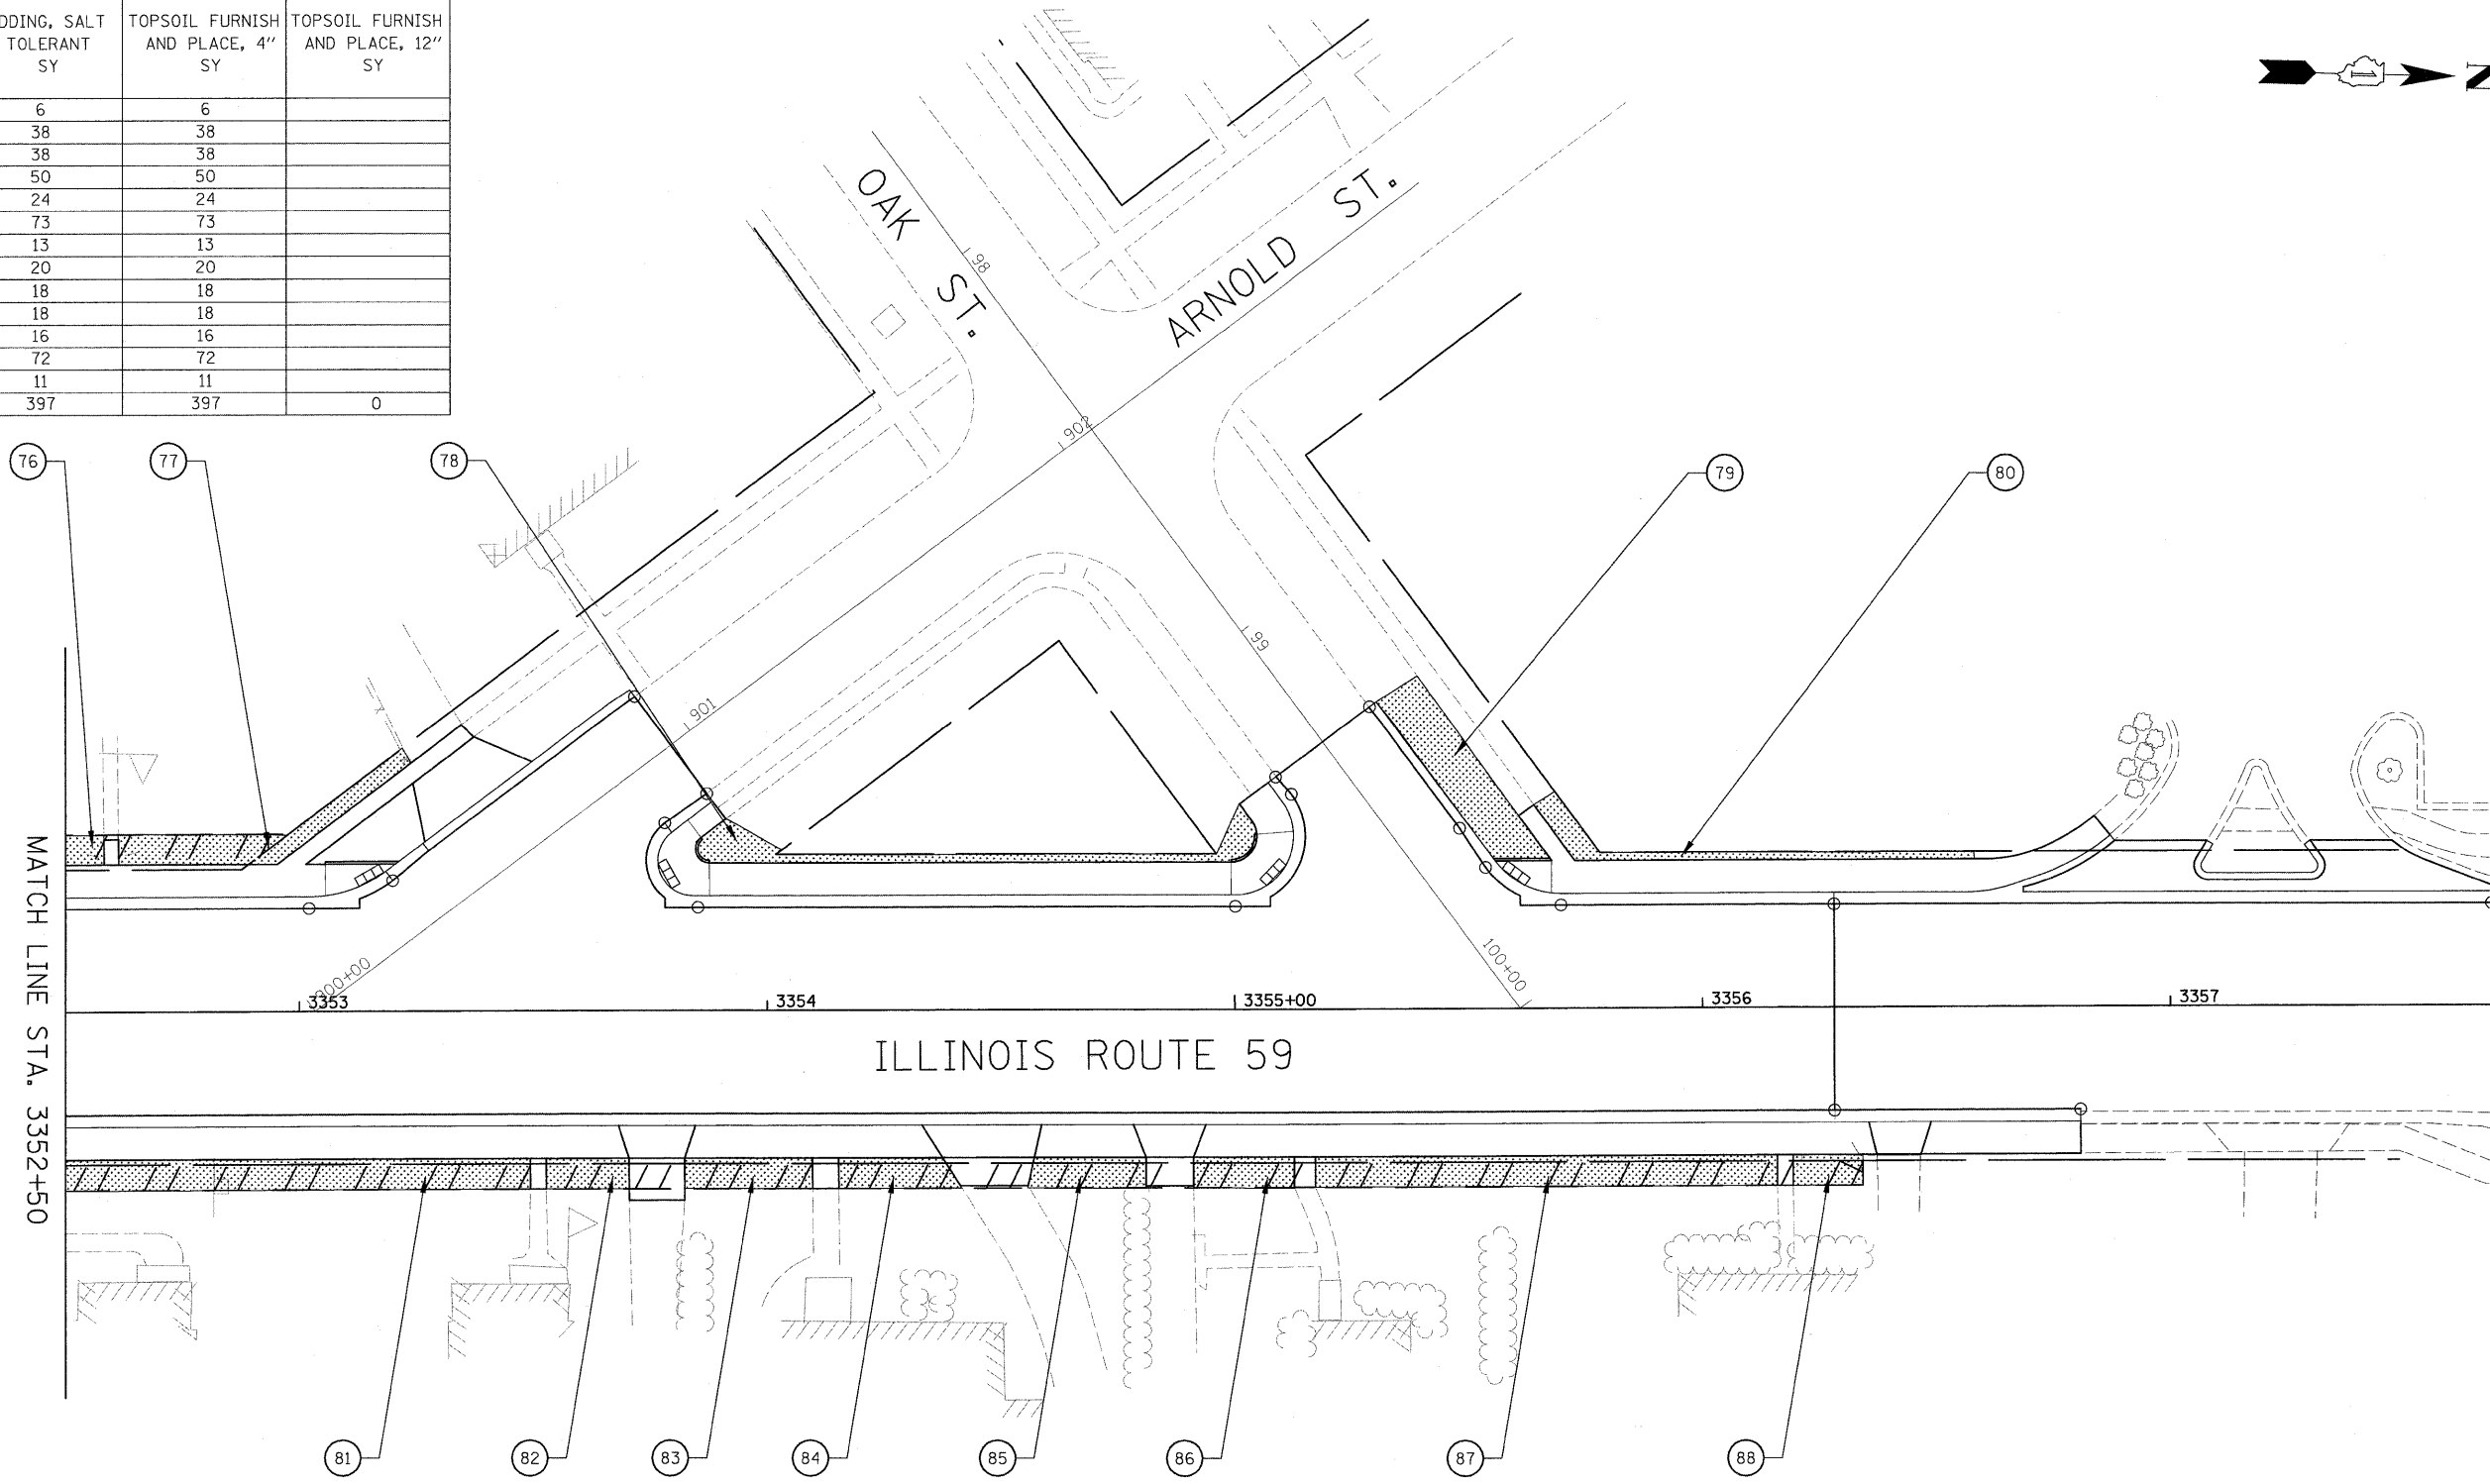

AREA	SODDING, SALT TOLERANT SY	TOPSOIL FURNISH AND PLACE, 4" SY	TOPSOIL FURNISH AND PLACE, 12" SY
76	6	6	
77	38	38	
78	38	38	
79	50	50	
80	24	24	
81	73	73	
82	13	13	
83	20	20	
84	18	18	
85	18	18	
86	16	16	
87	72	72	
88	11	11	
SHEET TOTAL	397	397	0

LEGEND

-  SODDING, SALT TOLERANT AND TOPSOIL FURNISH AND PLACE, 4"
-  SODDING, SALT TOLERANT AND TOPSOIL FURNISH AND PLACE, 12"