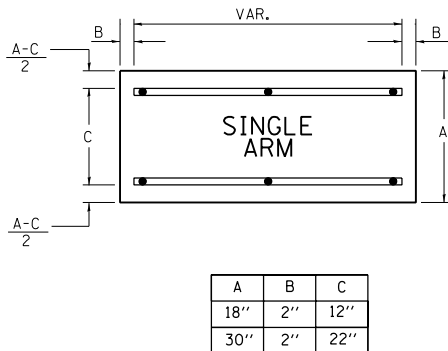

- Sq. M. each  
16.25 Sq. Ft. each  
8 Required  
Design Series D

- Sq. M. each  
12.50 Sq. Ft. each  
4 Required  
Design Series D

NOTE: SIGN DIMENSIONS ARE IN ENGLISH UNITS

GENERAL NOTES

- WHERE MAST ARM MOUNTED STREET NAME SIGNS ARE SPECIFIED, THE MAST ARM ASSEMBLY AND POLES SHALL BE DESIGNED TO SUPPORT THE LOADINGS CALLED FOR ON STANDARDS 877001, 877002, 877006, 877011 AND 877012, AS APPLICABLE, PLUS TWO (2) SIGN PANELS 2'-6" x 8'-0" MOUNTED AS SHOWN. THE DESIGN SHALL BE IN ACCORDANCE WITH THE REQUIREMENTS OF THE CURRENT "STANDARD SPECIFICATIONS FOR STRUCTURAL SUPPORTS FOR HIGHWAY SIGNS, LUMINAIRES, AND TRAFFIC SIGNALS" AS PUBLISHED BY THE AMERICAN ASSOCIATION OF STATE HIGHWAY AND TRANSPORTATION OFFICIALS FOR 80 M.P.H. WIND VELOCITY.
- ALL SIGNS SHALL HAVE A WHITE REFLECTORIZED LEGEND AND BORDER ON A GREEN REFLECTORIZED BACKGROUND, TYPE A SHEETING.
- THE SIGN LENGTH SHOULD BE INCREASED IN 6-INCH INCREMENTS, BUT THE OVERALL LENGTH SHOULD NOT EXCEED 8'-0".
- ALL BORDERS SHALL BE 3/4" WIDE AND CORNER RADIUS SHALL BE 2-1/4".
- SIGNFIX ALUMINUM CHANNEL FRAMING SYSTEM SHALL BE USED FOR ALL SIGNS ATTACHED TO SIGNAL POLES AND POSTS. LOCAL SUPPLIERS OF THE SIGNFIX ALUMINUM CHANNEL FRAMING SYSTEM ARE:

- \* J.O. HERBERT CO. MIDLOTHIAN, VA.
- \* WESTERN REMAC INC. WOODRIDGE, IL.

PARTS LISTING:  
SIGN CHANNEL PART #HPN053 (MED. CHANNEL)  
SIGN SCREWS 1/4" x 14 x 1" H.W.H. #3  
SELF TAPPING WITH NEOPRENE WASHER  
BRACKETS PART #HPN034 (UNIVERSAL)  
CHANNEL CLAMPS WITH STAINLESS STEEL STRAPPING  
OTHER BRANDS OF MOUNTING HARDWARE ARE ACCEPTABLE, BASED UPON THE DEPARTMENT'S APPROVAL AND COMPATIBILITY WITH THE CHANNEL/BACKET OF THE ABOVE PRODUCT.

SUPPORTING CHANNELS

SUPPORTING CHANNELS

DUAL ARM  
SIGNFIX ALUMINUM CHANNEL FRAMING SYSTEM  
Shall be used. See Note #5.

Upper Case To Lower Case  
Spacing Chart 8-6 Inch Series "C & D"

EXAMPLE, 2(3) DENOTES 3/8"