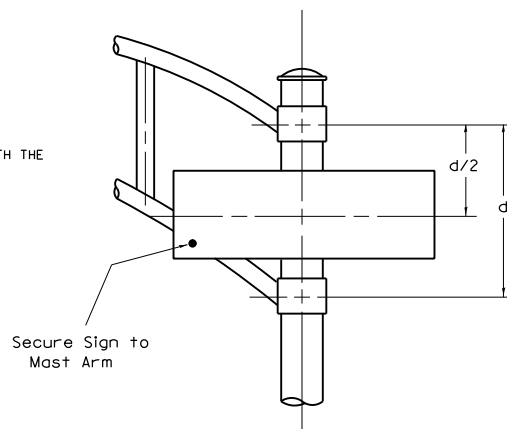

- Sq. M. each  
16.25 Sq. Ft. each  
8 Required  
Design Series D

- Sq. M. each  
12.50 Sq. Ft. each  
4 Required  
Design Series D

NOTE: SIGN DIMENSIONS ARE IN ENGLISH UNITS

GENERAL NOTES

- WHERE MAST ARM MOUNTED STREET NAME SIGNS ARE SPECIFIED, THE MAST ARM ASSEMBLY AND POLES SHALL BE DESIGNED TO SUPPORT THE LOADINGS CALLED FOR ON STANDARDS 877001, 877002, 877006, 877011 AND 877012, AS APPLICABLE, PLUS TWO (2) SIGN PANELS 2'-6" x 8'-0" MOUNTED AS SHOWN. THE DESIGN SHALL BE IN ACCORDANCE WITH THE REQUIREMENTS OF THE CURRENT "STANDARD SPECIFICATIONS FOR STRUCTURAL SUPPORTS FOR HIGHWAY SIGNS, LUMINAIRES, AND TRAFFIC SIGNALS" AS PUBLISHED BY THE AMERICAN ASSOCIATION OF STATE HIGHWAY AND TRANSPORTATION OFFICIALS FOR 80 M.P.H. WIND VELOCITY.
- ALL SIGNS SHALL HAVE A WHITE REFLECTORIZED LEGEND AND BORDER ON A GREEN REFLECTORIZED BACKGROUND, TYPE A SHEETING.
- THE SIGN LENGTH SHOULD BE INCREASED IN 6-INCH INCREMENTS, BUT THE OVERALL LENGTH SHOULD NOT EXCEED 8'-0".
- ALL BORDERS SHALL BE 3/4" WIDE AND CORNER RADIUS SHALL BE 2-1/4".
- SIGNFIX ALUMINUM CHANNEL FRAMING SYSTEM SHALL BE USED FOR ALL SIGNS ATTACHED TO SIGNAL POLES AND POSTS. LOCAL SUPPLIERS OF THE SIGNFIX ALUMINUM CHANNEL FRAMING SYSTEM ARE:

- \* J.O. HERBERT CO. MIDLOTHIAN, VA.
- \* WESTERN REMAC INC. WOODRIDGE, IL.

PARTS LISTING:  
SIGN CHANNEL PART #HPN053 (MED. CHANNEL)  
SIGN SCREWS 1/4" x 14 x 1" H.W.H. #3  
SELF TAPPING WITH NEOPRENE WASHER  
BRACKETS PART #HPN034 (UNIVERSAL)  
CHANNEL CLAMPS WITH STAINLESS STEEL STRAPPING  
OTHER BRANDS OF MOUNTING HARDWARE ARE ACCEPTABLE, BASED UPON THE DEPARTMENT'S APPROVAL AND COMPATIBILITY WITH THE CHANNEL/BACKET OF THE ABOVE PRODUCT.

SUPPORTING CHANNELS

SUPPORTING CHANNELS

DUAL ARM  
SIGNFIX ALUMINUM CHANNEL FRAMING SYSTEM  
Shall be used. See Note #5.

Upper Case To Lower Case  
Spacing Chart 8-6 Inch Series "C & D"

EXAMPLE, 2(3) DENOTES 3/8"