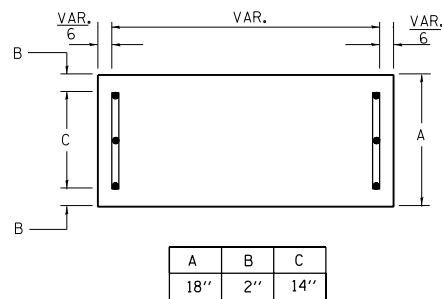

- Sq. M. each  
16.25 Sq. Ft. each  
8 Required  
Design Series D

- Sq. M. each  
12.50 Sq. Ft. each  
4 Required  
Design Series D

NOTE: SIGN DIMENSIONS ARE IN ENGLISH UNITS

GENERAL NOTES

- WHERE MAST ARM MOUNTED STREET NAME SIGNS ARE SPECIFIED, THE MAST ARM ASSEMBLY AND POLES SHALL BE DESIGNED TO SUPPORT THE LOADINGS CALLED FOR ON STANDARDS 877001, 877002, 877006, 877011 AND 877012, AS APPLICABLE, PLUS TWO (2) SIGN PANELS 2'-6" x 8'-0" MOUNTED AS SHOWN. THE DESIGN SHALL BE IN ACCORDANCE WITH THE REQUIREMENTS OF THE CURRENT "STANDARD SPECIFICATIONS FOR STRUCTURAL SUPPORTS FOR HIGHWAY SIGNS, LUMINAIRES, AND TRAFFIC SIGNALS" AS PUBLISHED BY THE AMERICAN ASSOCIATION OF STATE HIGHWAY AND TRANSPORTATION OFFICIALS FOR 80 M.P.H. WIND VELOCITY.
- ALL SIGNS SHALL HAVE A WHITE REFLECTORIZED LEGEND AND BORDER ON A GREEN REFLECTORIZED BACKGROUND, TYPE A SHEETING.
- THE SIGN LENGTH SHOULD BE INCREASED IN 6-INCH INCREMENTS, BUT THE OVERALL LENGTH SHOULD NOT EXCEED 8'-0".
- ALL BORDERS SHALL BE 3/4" WIDE AND CORNER RADIUS SHALL BE 2-1/4".
- SIGNFIX ALUMINUM CHANNEL FRAMING SYSTEM SHALL BE USED FOR ALL SIGNS ATTACHED TO SIGNAL POLES AND POSTS. LOCAL SUPPLIERS OF THE SIGNFIX ALUMINUM CHANNEL FRAMING SYSTEM ARE:

- \* J.O. HERBERT CO. MIDLOTHIAN, VA.
- \* WESTERN REMAC INC. WOODRIDGE, IL.

PARTS LISTING:  
SIGN CHANNEL PART #HPN053 (MED. CHANNEL)  
SIGN SCREWS 1/4" x 14 x 1" H.W.H. #3  
SELF TAPPING WITH NEOPRENE WASHER  
BRACKETS PART #HPN034 (UNIVERSAL)  
CHANNEL CLAMPS WITH STAINLESS STEEL STRAPPING  
OTHER BRANDS OF MOUNTING HARDWARE ARE ACCEPTABLE, BASED UPON THE DEPARTMENT'S APPROVAL AND COMPATIBILITY WITH THE CHANNEL/BACKET OF THE ABOVE PRODUCT.

SUPPORTING CHANNELS

SUPPORTING CHANNELS

DUAL ARM  
SIGNFIX ALUMINUM CHANNEL FRAMING SYSTEM  
Shall be used. See Note #5.

Upper Case To Lower Case  
Spacing Chart 8-6 Inch Series "C & D"

EXAMPLE, 2(3) DENOTES 3/8"