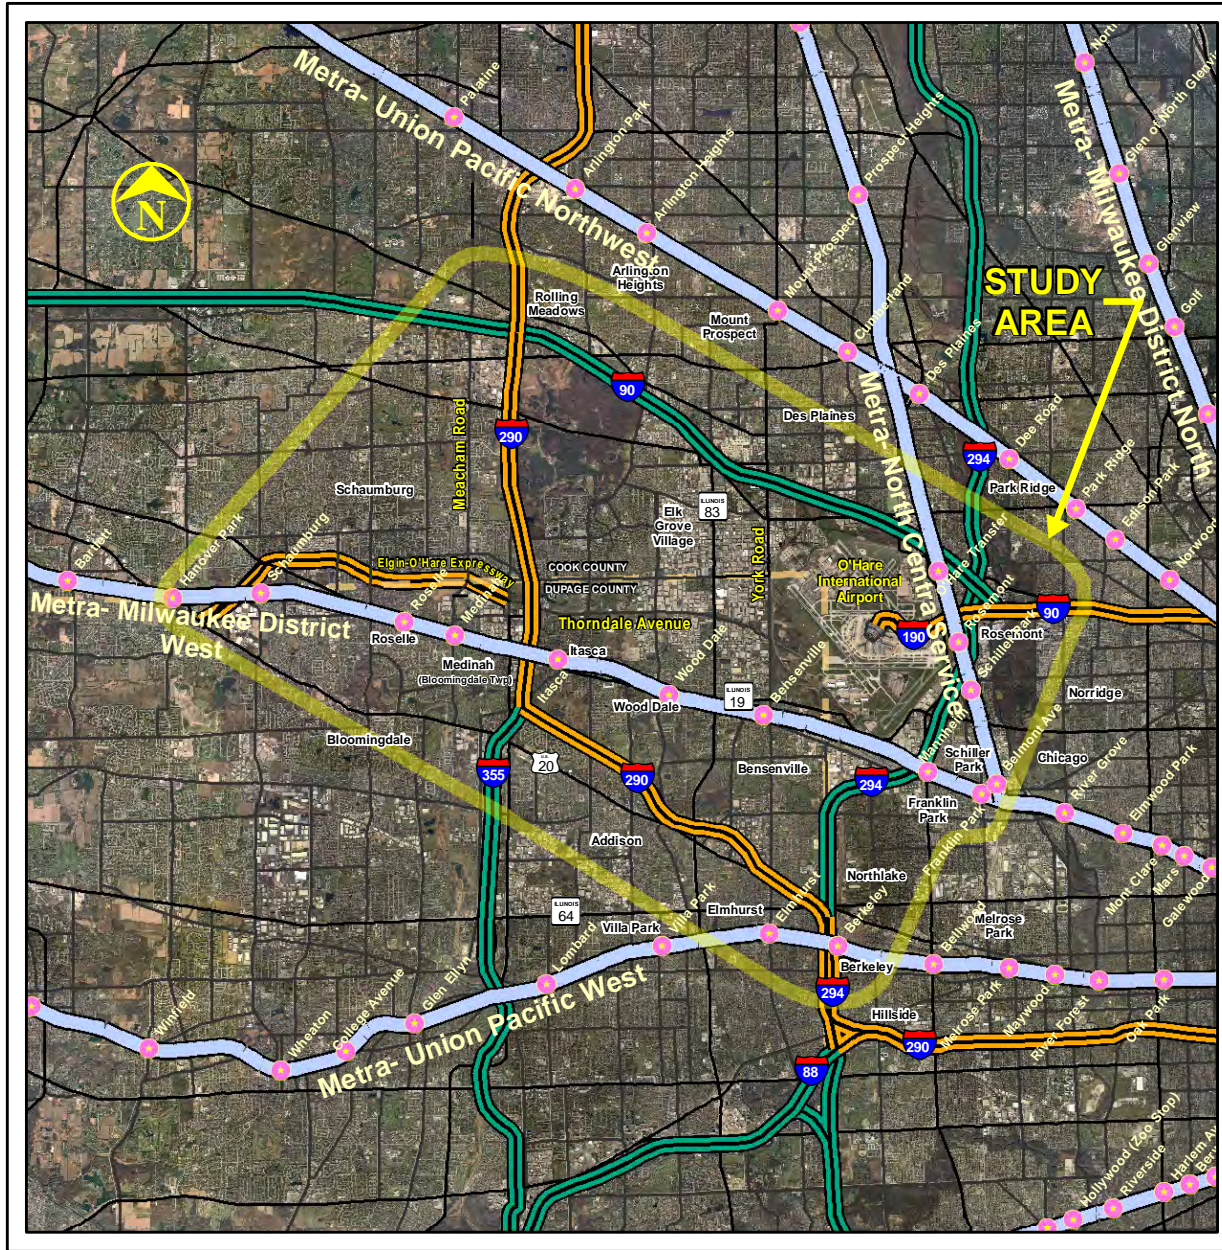

Legend

-  Study Area
-  Metra Stations
-  Metra Lines

**Elgin O'Hare - West Bypass
Metra Transit In Revised Study Area**

Exhibit 3-6A