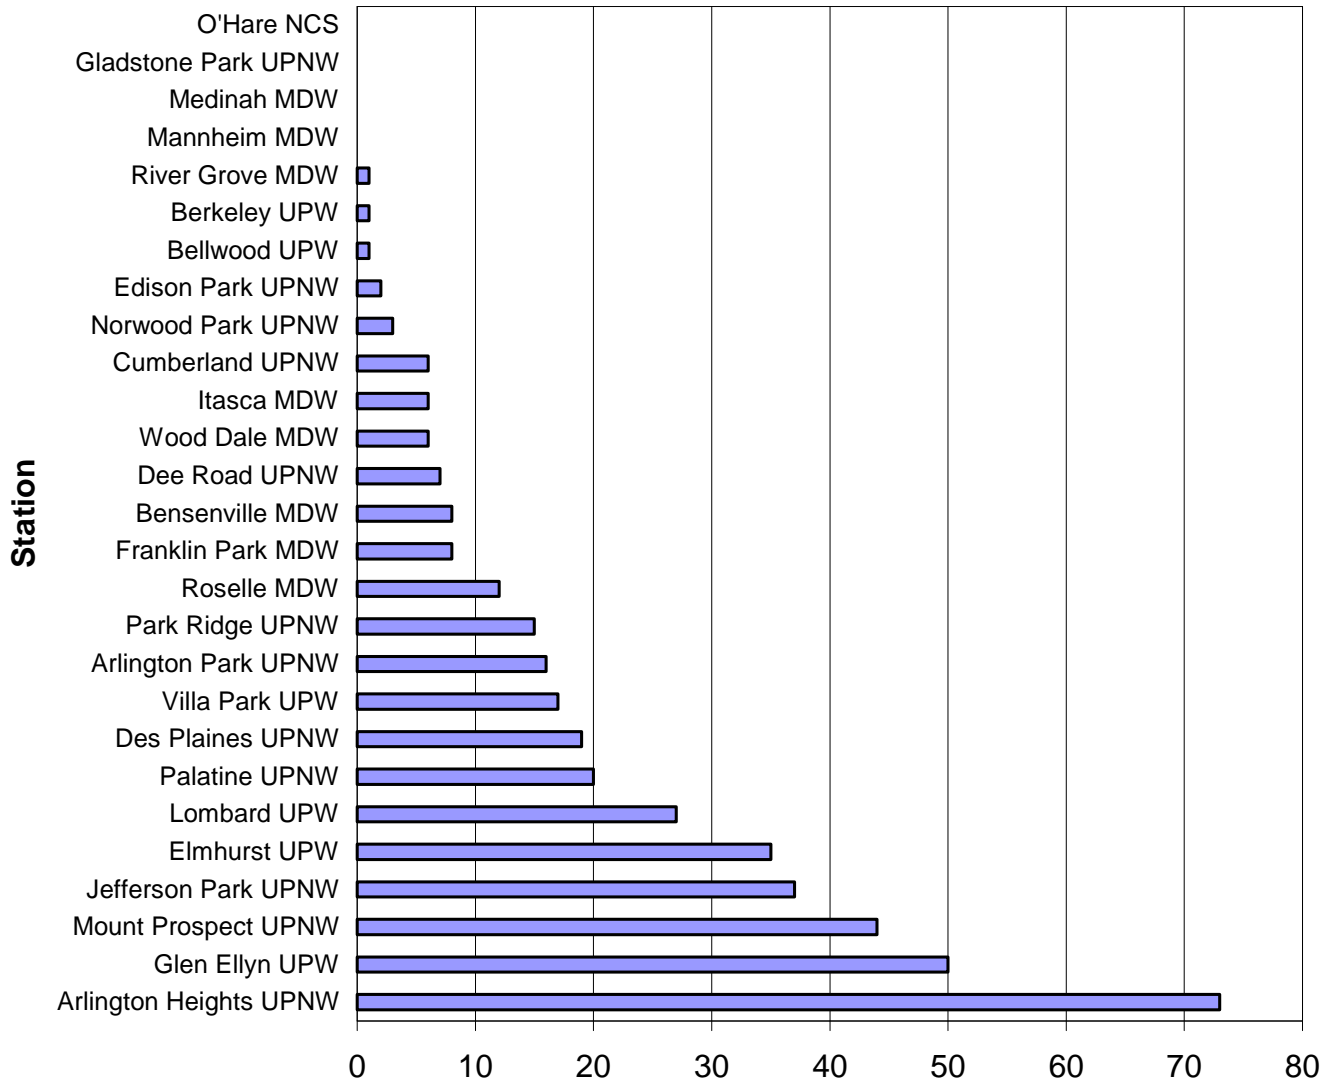

Metra: Bicycle Parking Utilization Number of Bicycles Parked Per Station

Elgin O'Hare - West Bypass
Metra Bicycle Storage Utilization Inventory
Exhibit 3-21